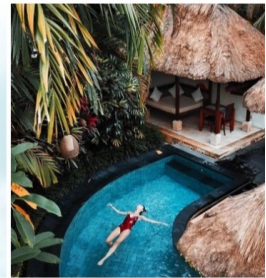

About Us

goREAL.club is an International Platform Curating and Selling Tailored Experiences at Luxury Offerings.

We are a consortium, pioneers in Curating Experiences with over 10+ years of involvement in the Events, Lifestyle & Hospitality Industry.

Our Team consists of Creative Curators, Business Minds, Marketing Strategists, Operation Executives with extensive experience, transforming our customers ever wanted getaway into **REALity**.

Click on the icon to connect.