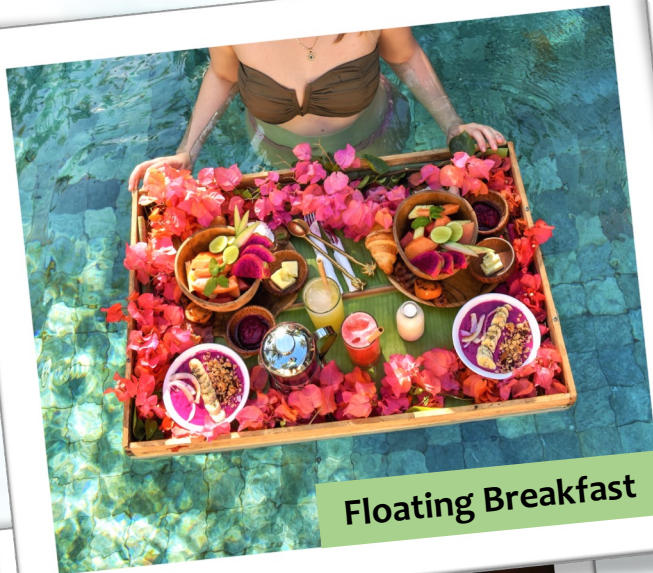

Exclusive Experiences

Floating Breakfast