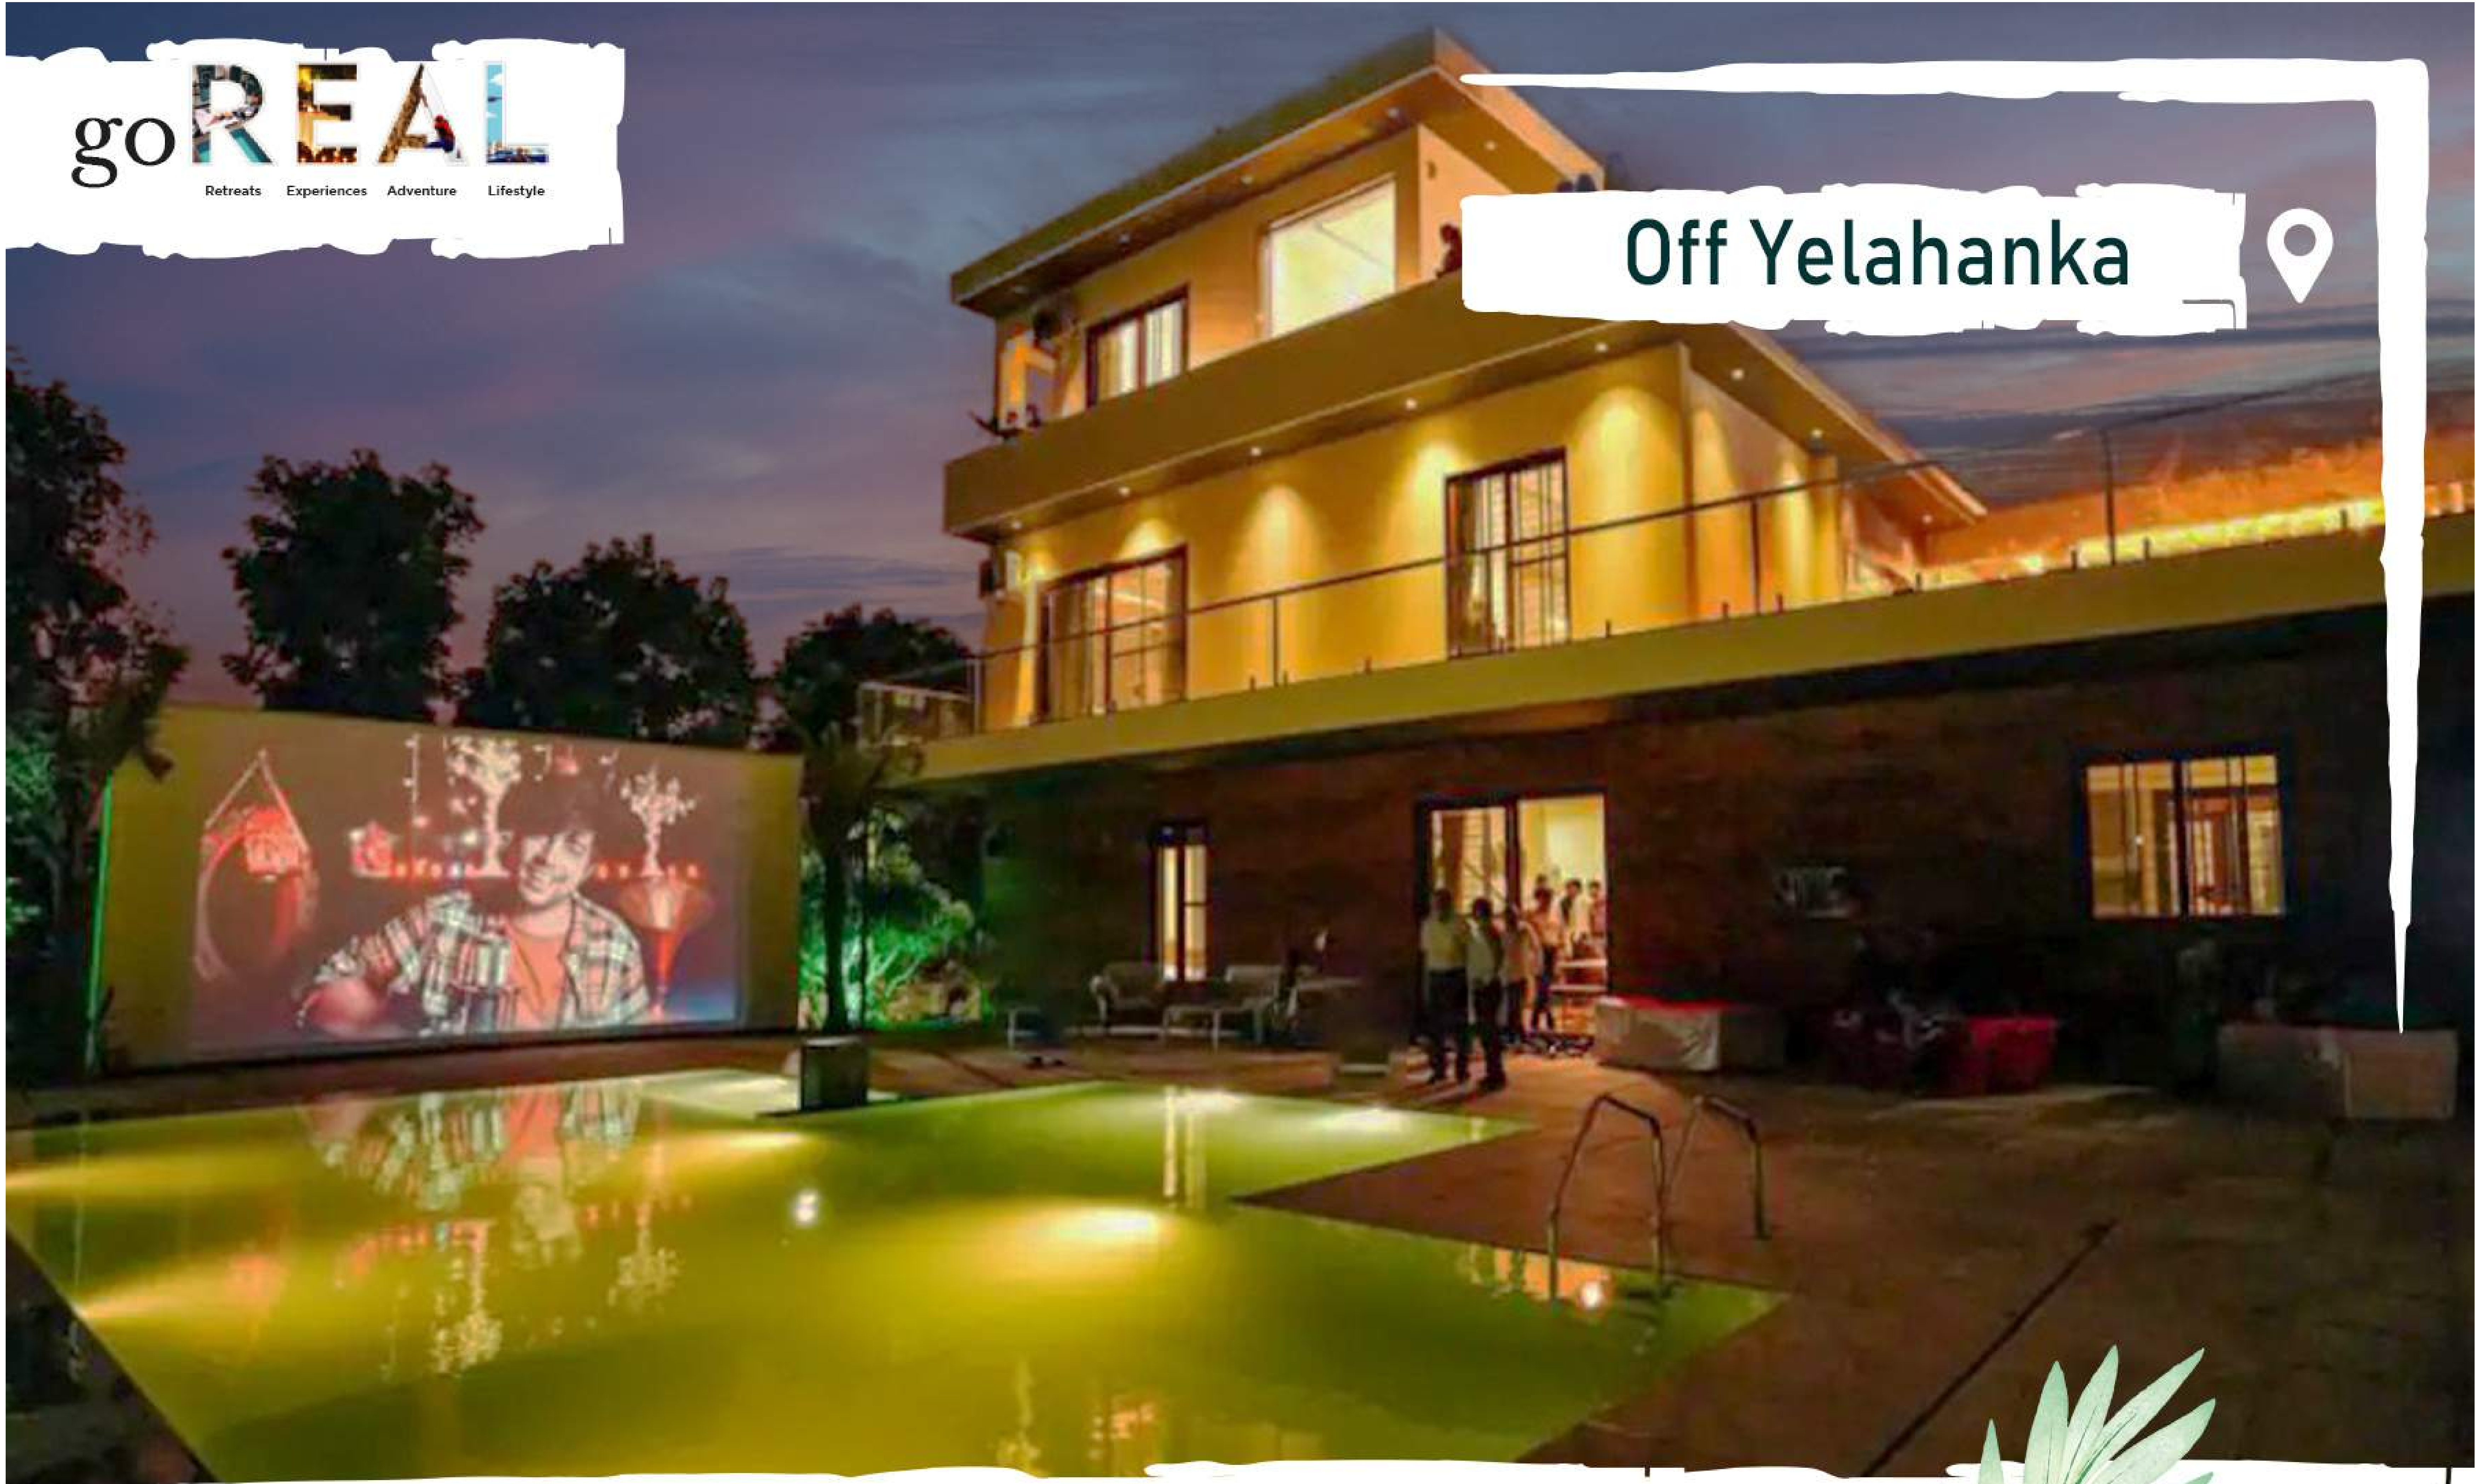

Click Here  
For More Details

Off Yelahanka

RT BLR 028

5 Bed Property

Pricing From  
₹ 59,999\* / 10 Pax  
Onwards

- > Private Swimming Pool & Hot Tub
- > Accommodates 300 Pax Socials & 15 Pax Stay
- > 5 Bedrooms & 5 Bathrooms
- > Garden Area for Celebrations
- > Sitout Gazebos
- > Living & Dining Area
- > Wi-fi
- > Chef Services - In House (Non Veg is Prohibited)
- > Swiggy and Zomato is Accessible