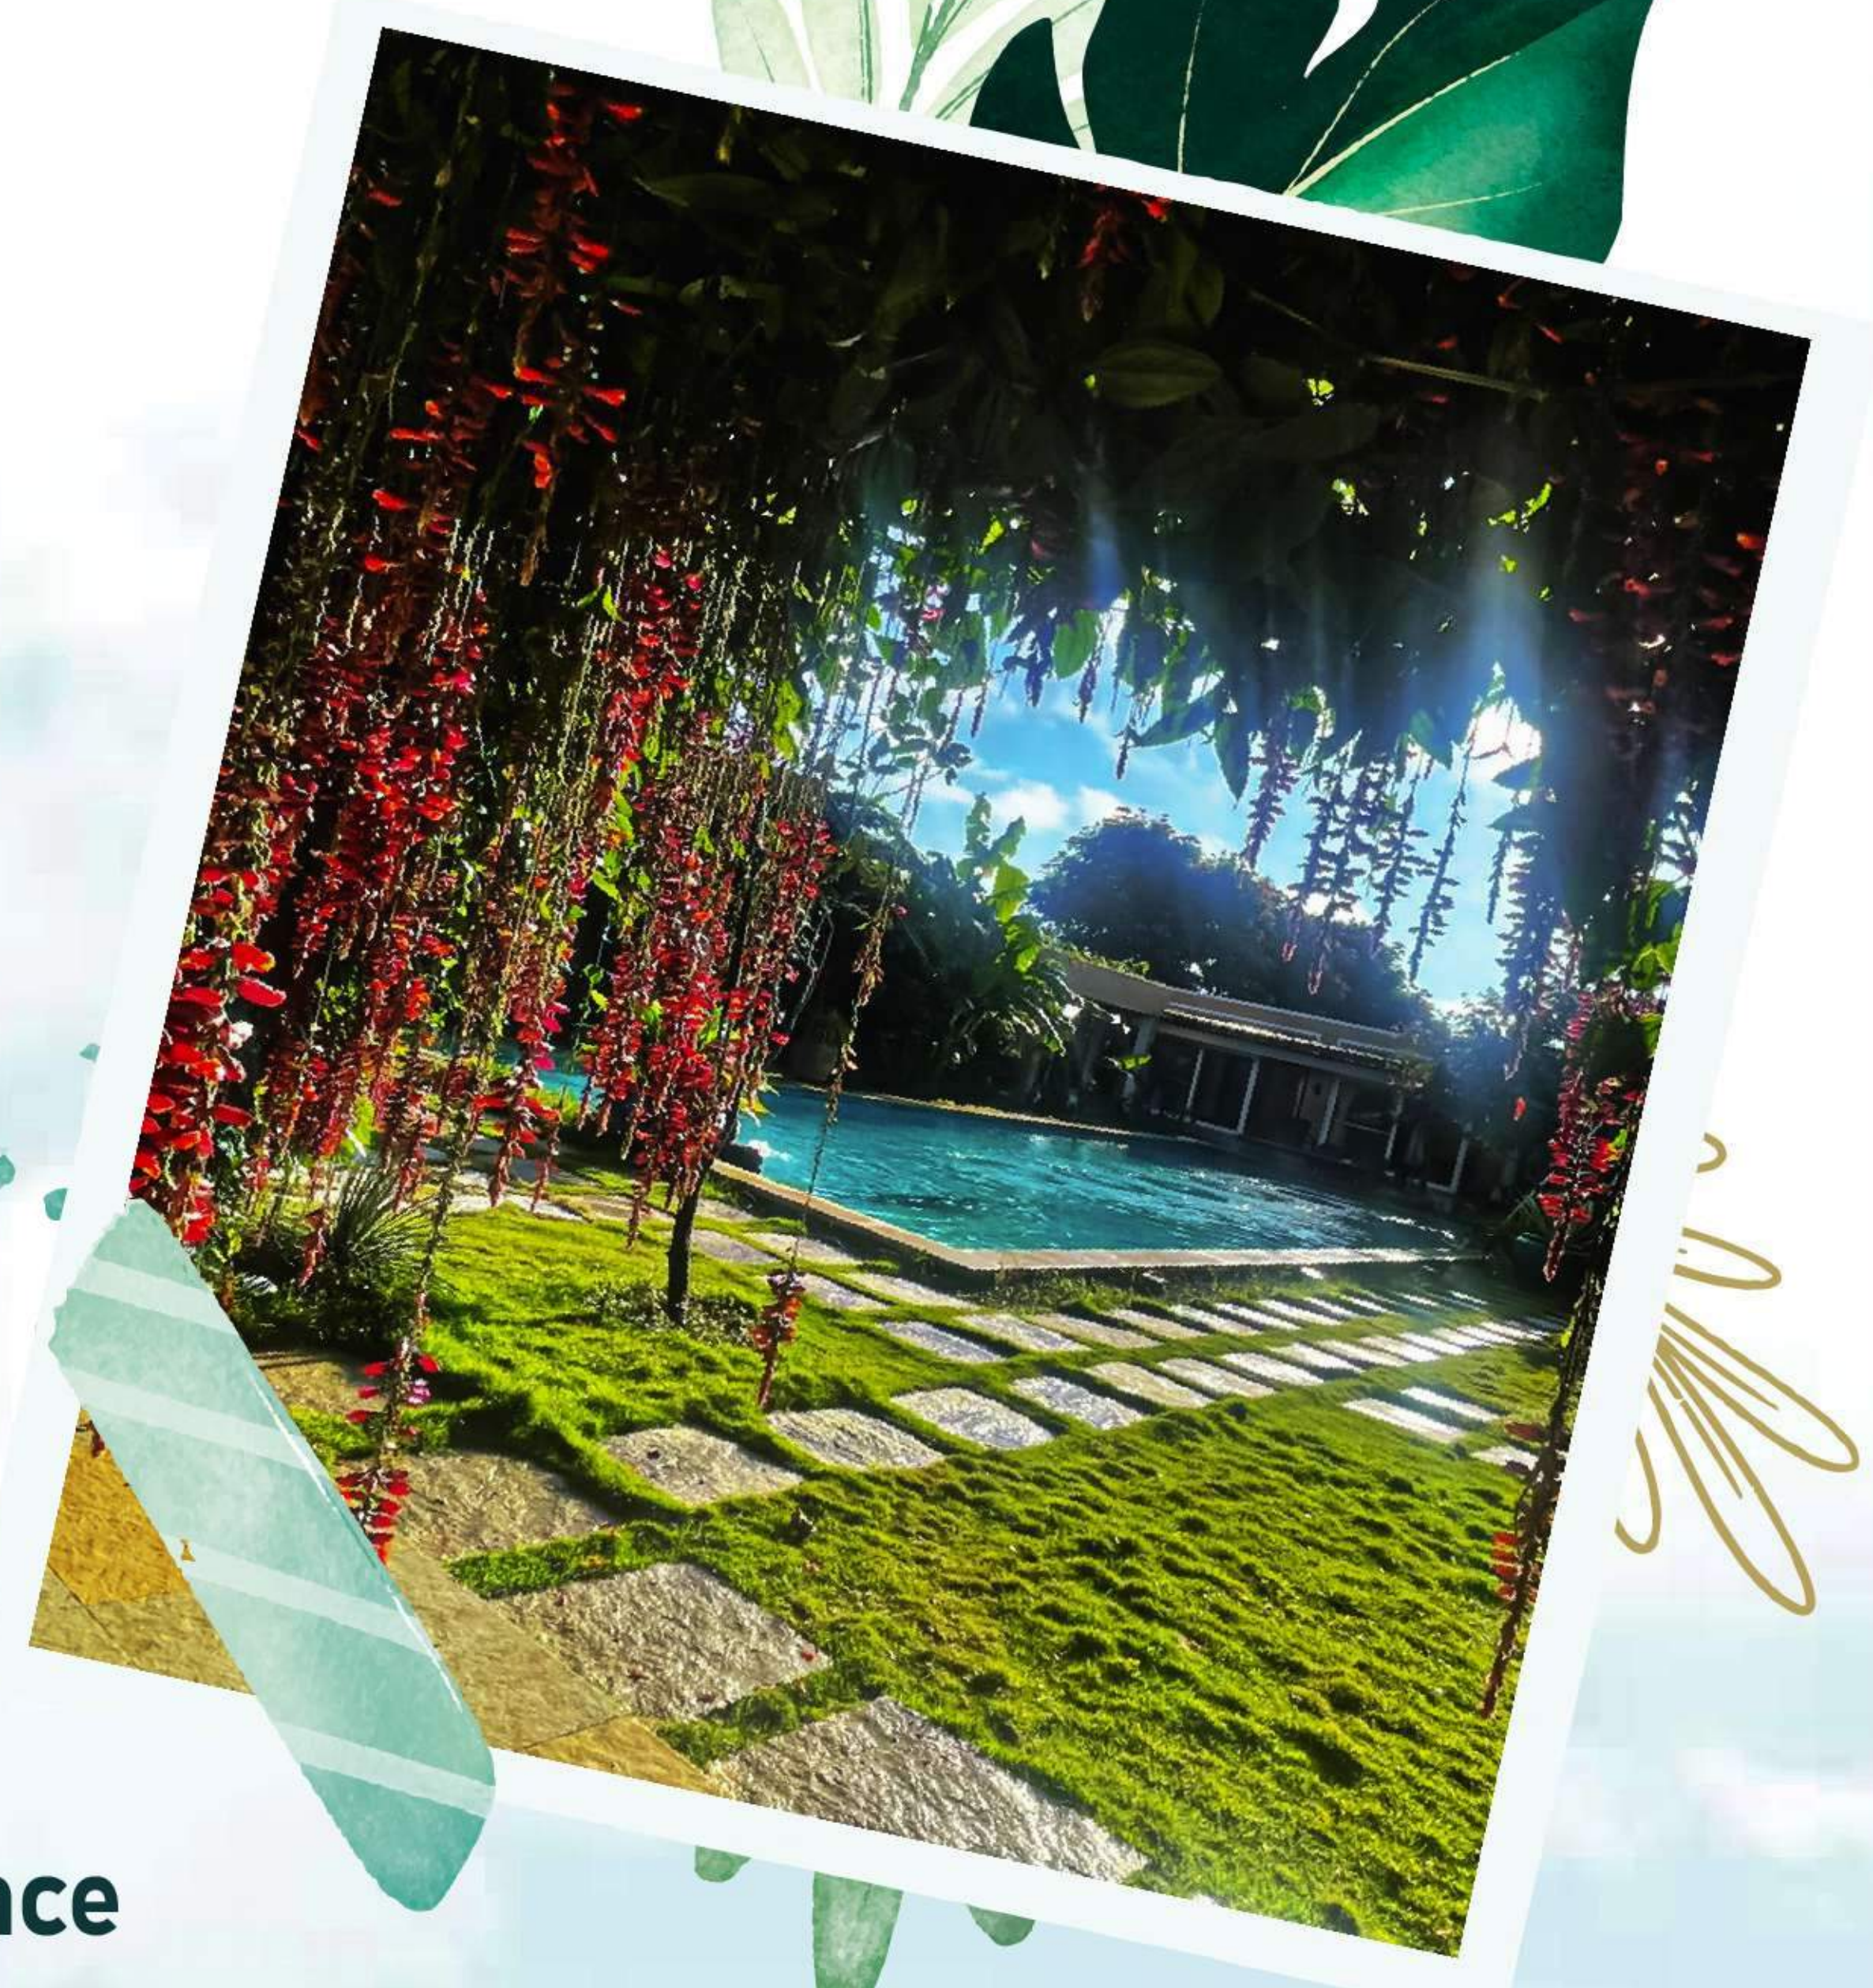

Click Here  
For More Details

Near Hoskote

RT BLR 005

10 Bed Property

Pricing From

₹19,999\* / 2 Pax  
Onwards

- > Ozone Swimming Pool
- > 10 Beds and 10 Baths
- > Accommodates up to 1000 Pax Socials & 30 Pax Stay
- > Organic Dining Experience & Organic Farm visit
- > Private Lake with Kayak Experience
- > Ayurvedic Spa Therapy
- > Forest Walk, Meditation & Yoga Experience
- > Goshala
- > Lounge Area with Plug & Play Speakers
- > Conference Room with TV & Projector
- > 24/7 Power Backup
- > Wi-Fi
- > Chef Services - In house (Charges Applicable)