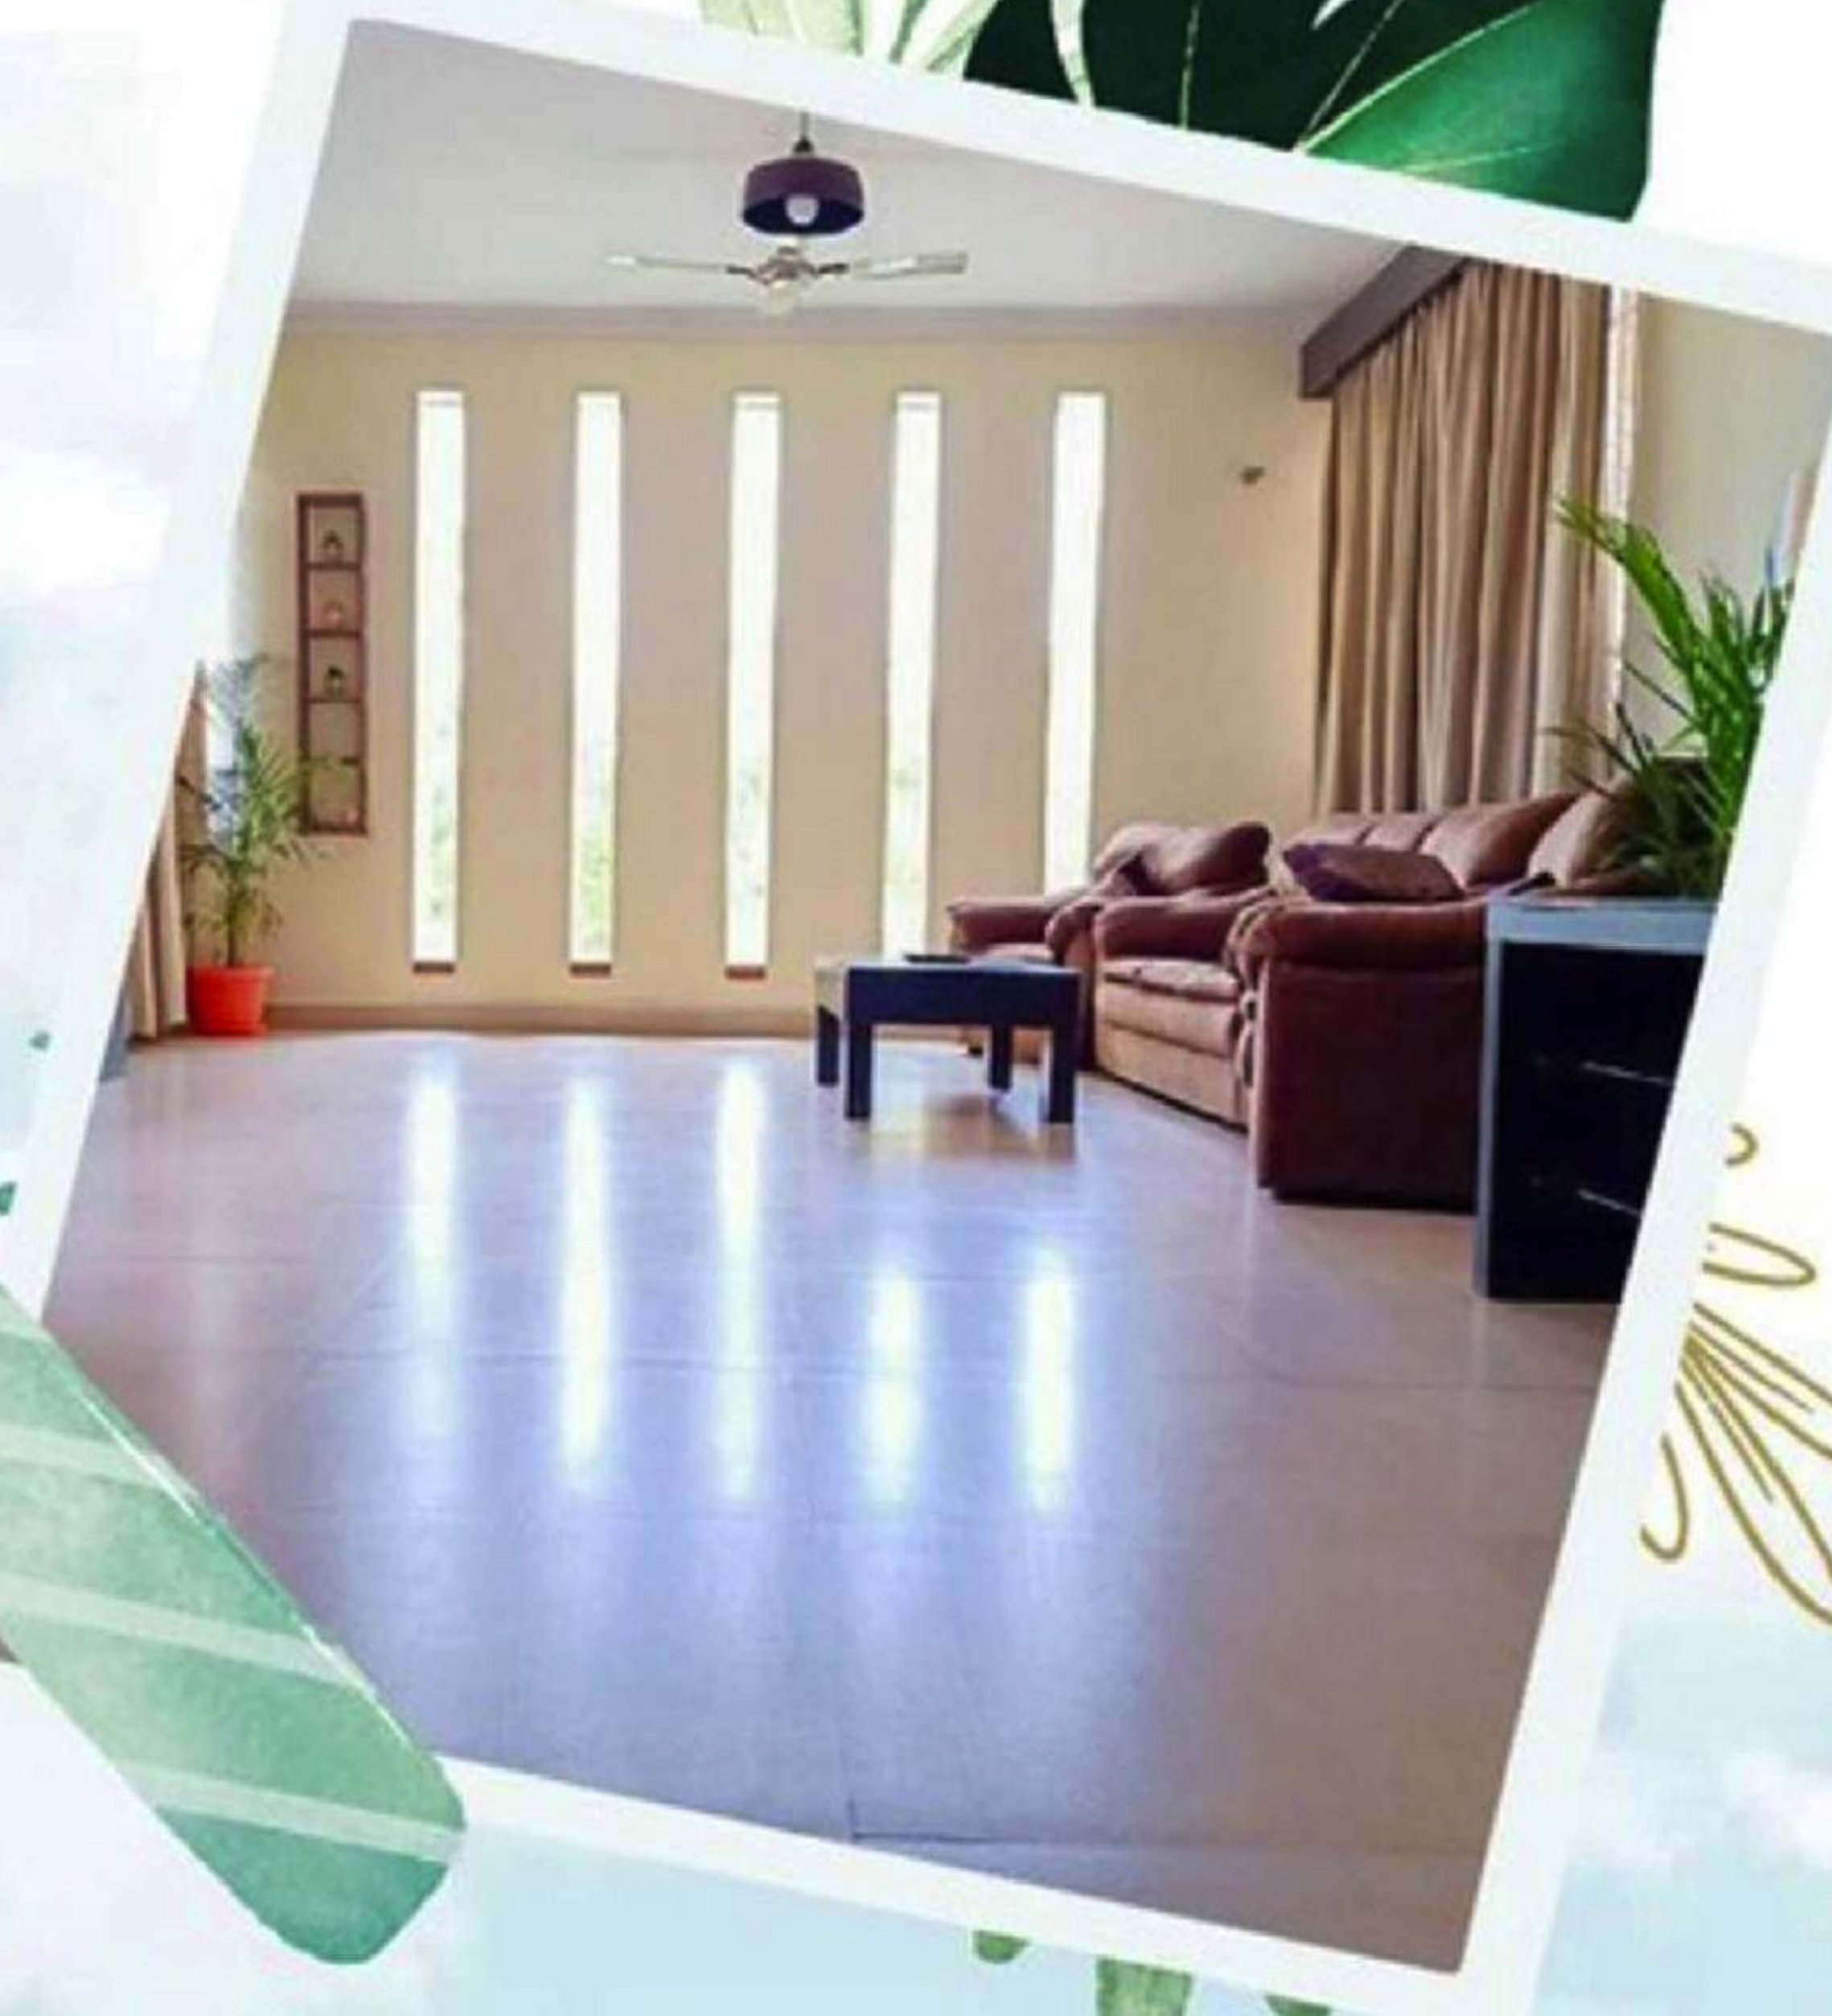

- > Private Swimming Pool
- > 2 Bedrooms & 2 Bathrooms
- > Accommodates up to 200
- > Pax Socials & 15 Pax Stay
- > Sitting area by the pool
- > Indoor Lounge/ living area
- > Large Lawn
- > Caretaker on call
- > Ample Parking space
- > 24/7 Power Back Up
- > Wi-Fi
- > Chef Services - In House (Charges Applicable)