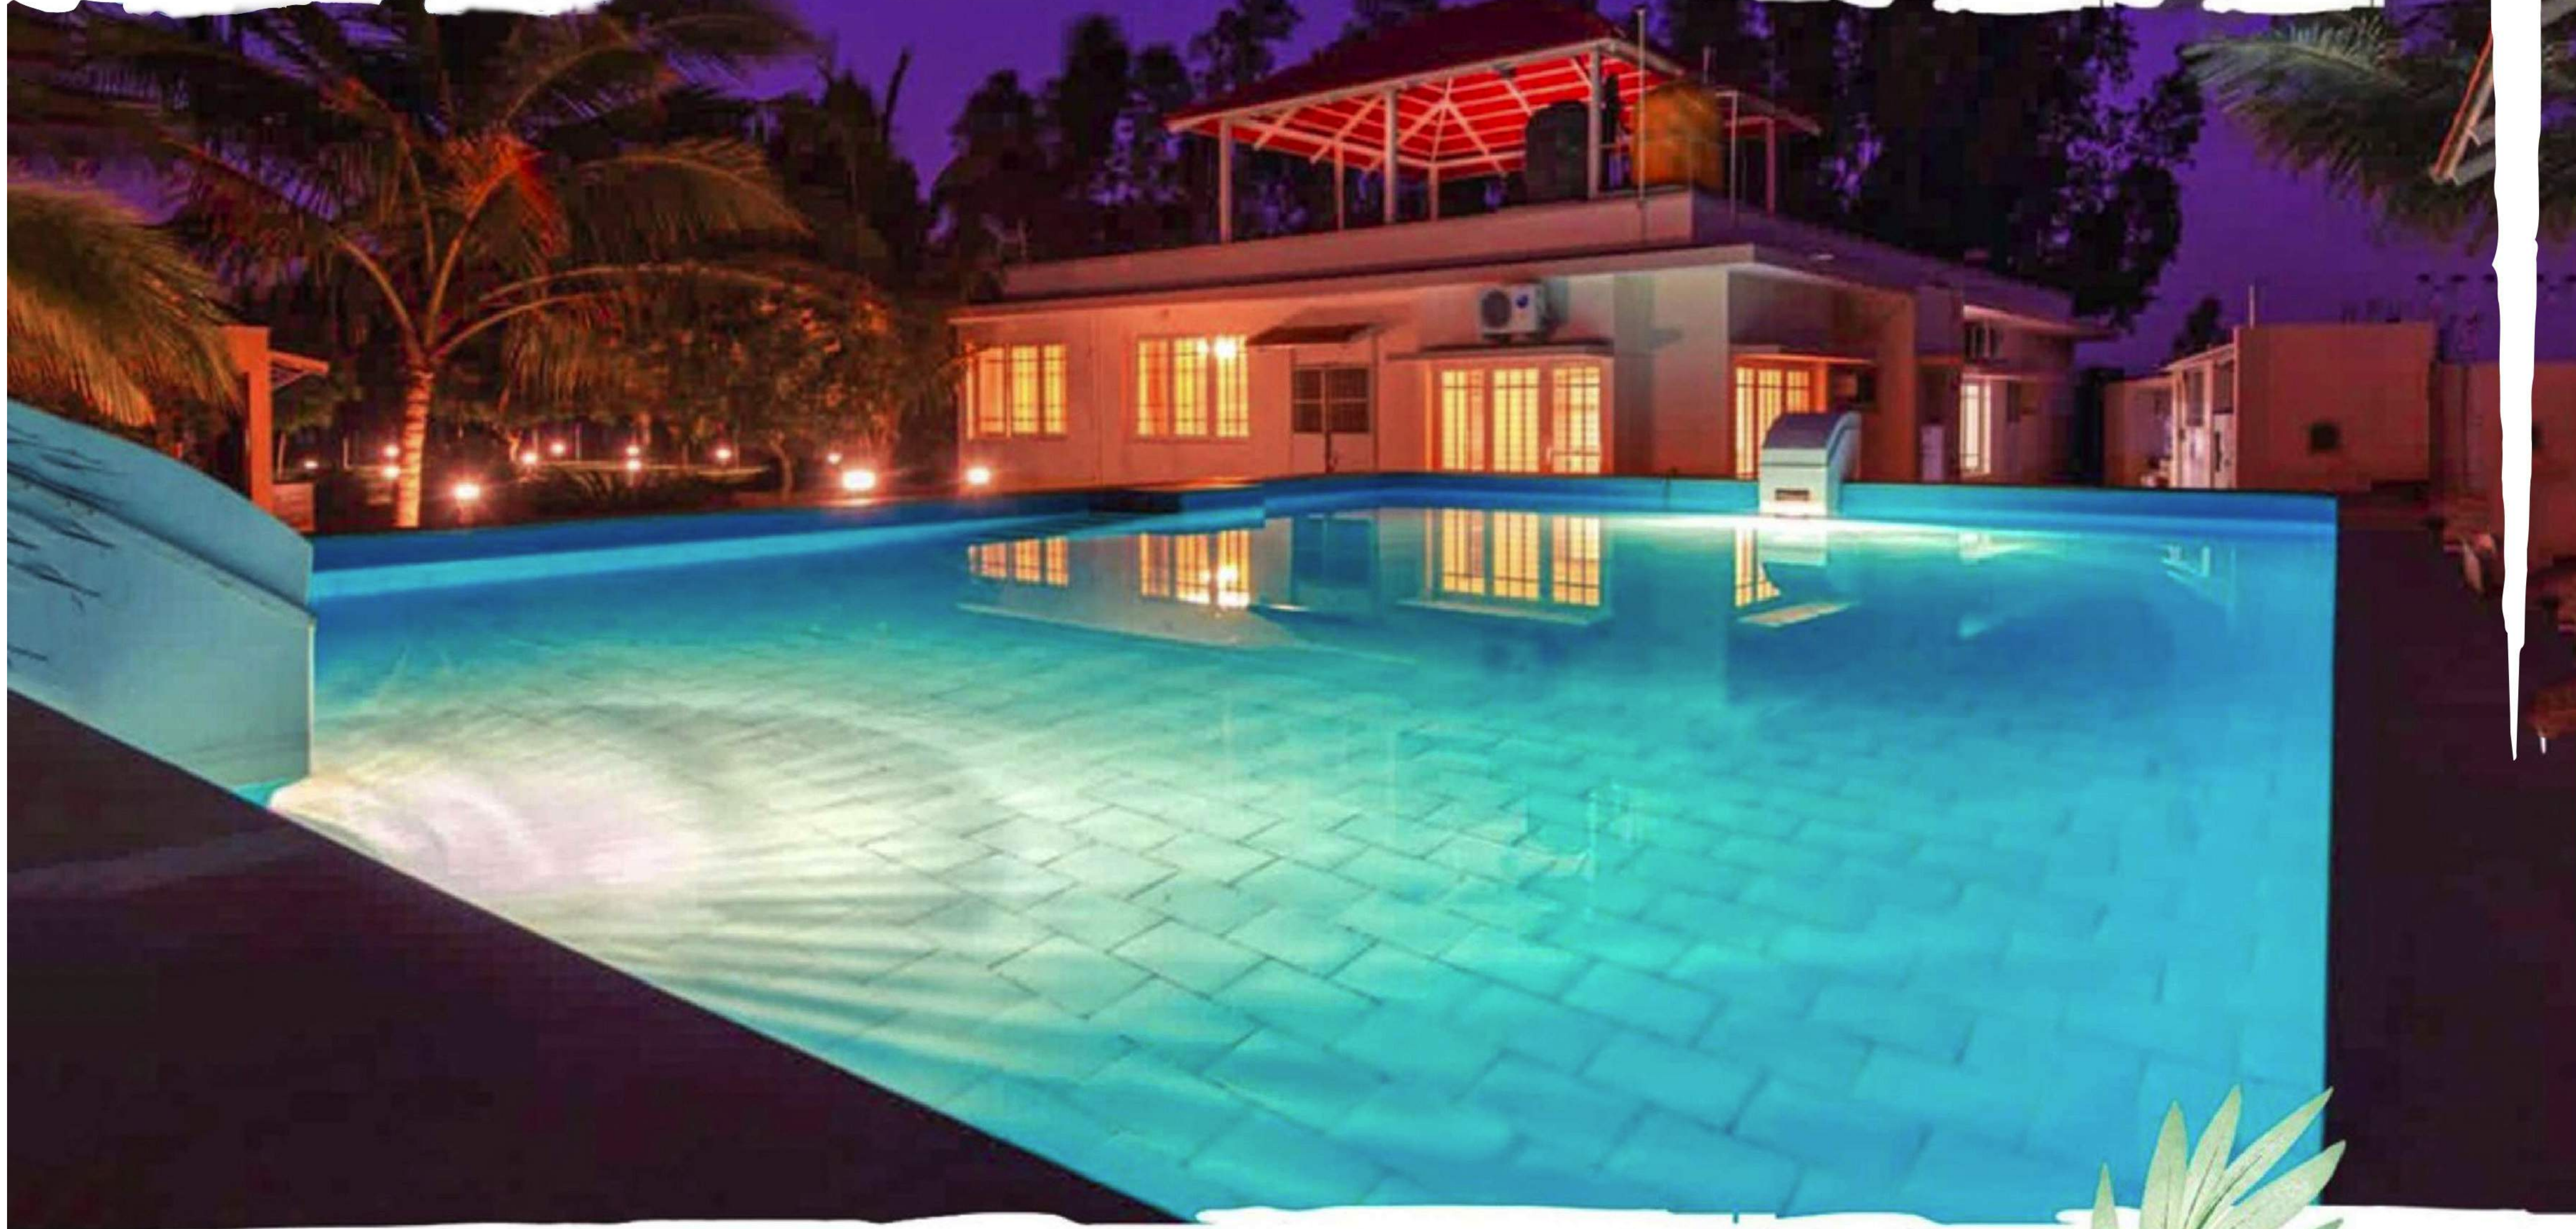

RT BLR 015

2 Bed Property

Pricing From

₹24,999* / 10 Pax
Onwards

- > Private Swimming Pool
- > 2 Bedrooms & 2 Bathrooms
- > Accommodates up to 200
- > Pax Socials & 15 Pax Stay
- > Sitting area by the pool
- > Indoor Lounge/ living area
- > Large Lawn
- > Caretaker on call
- > Ample Parking space
- > 24/7 Power Back Up
- > Wi-Fi
- > Chef Services - In House (Charges Applicable)

Click Here
For More Details