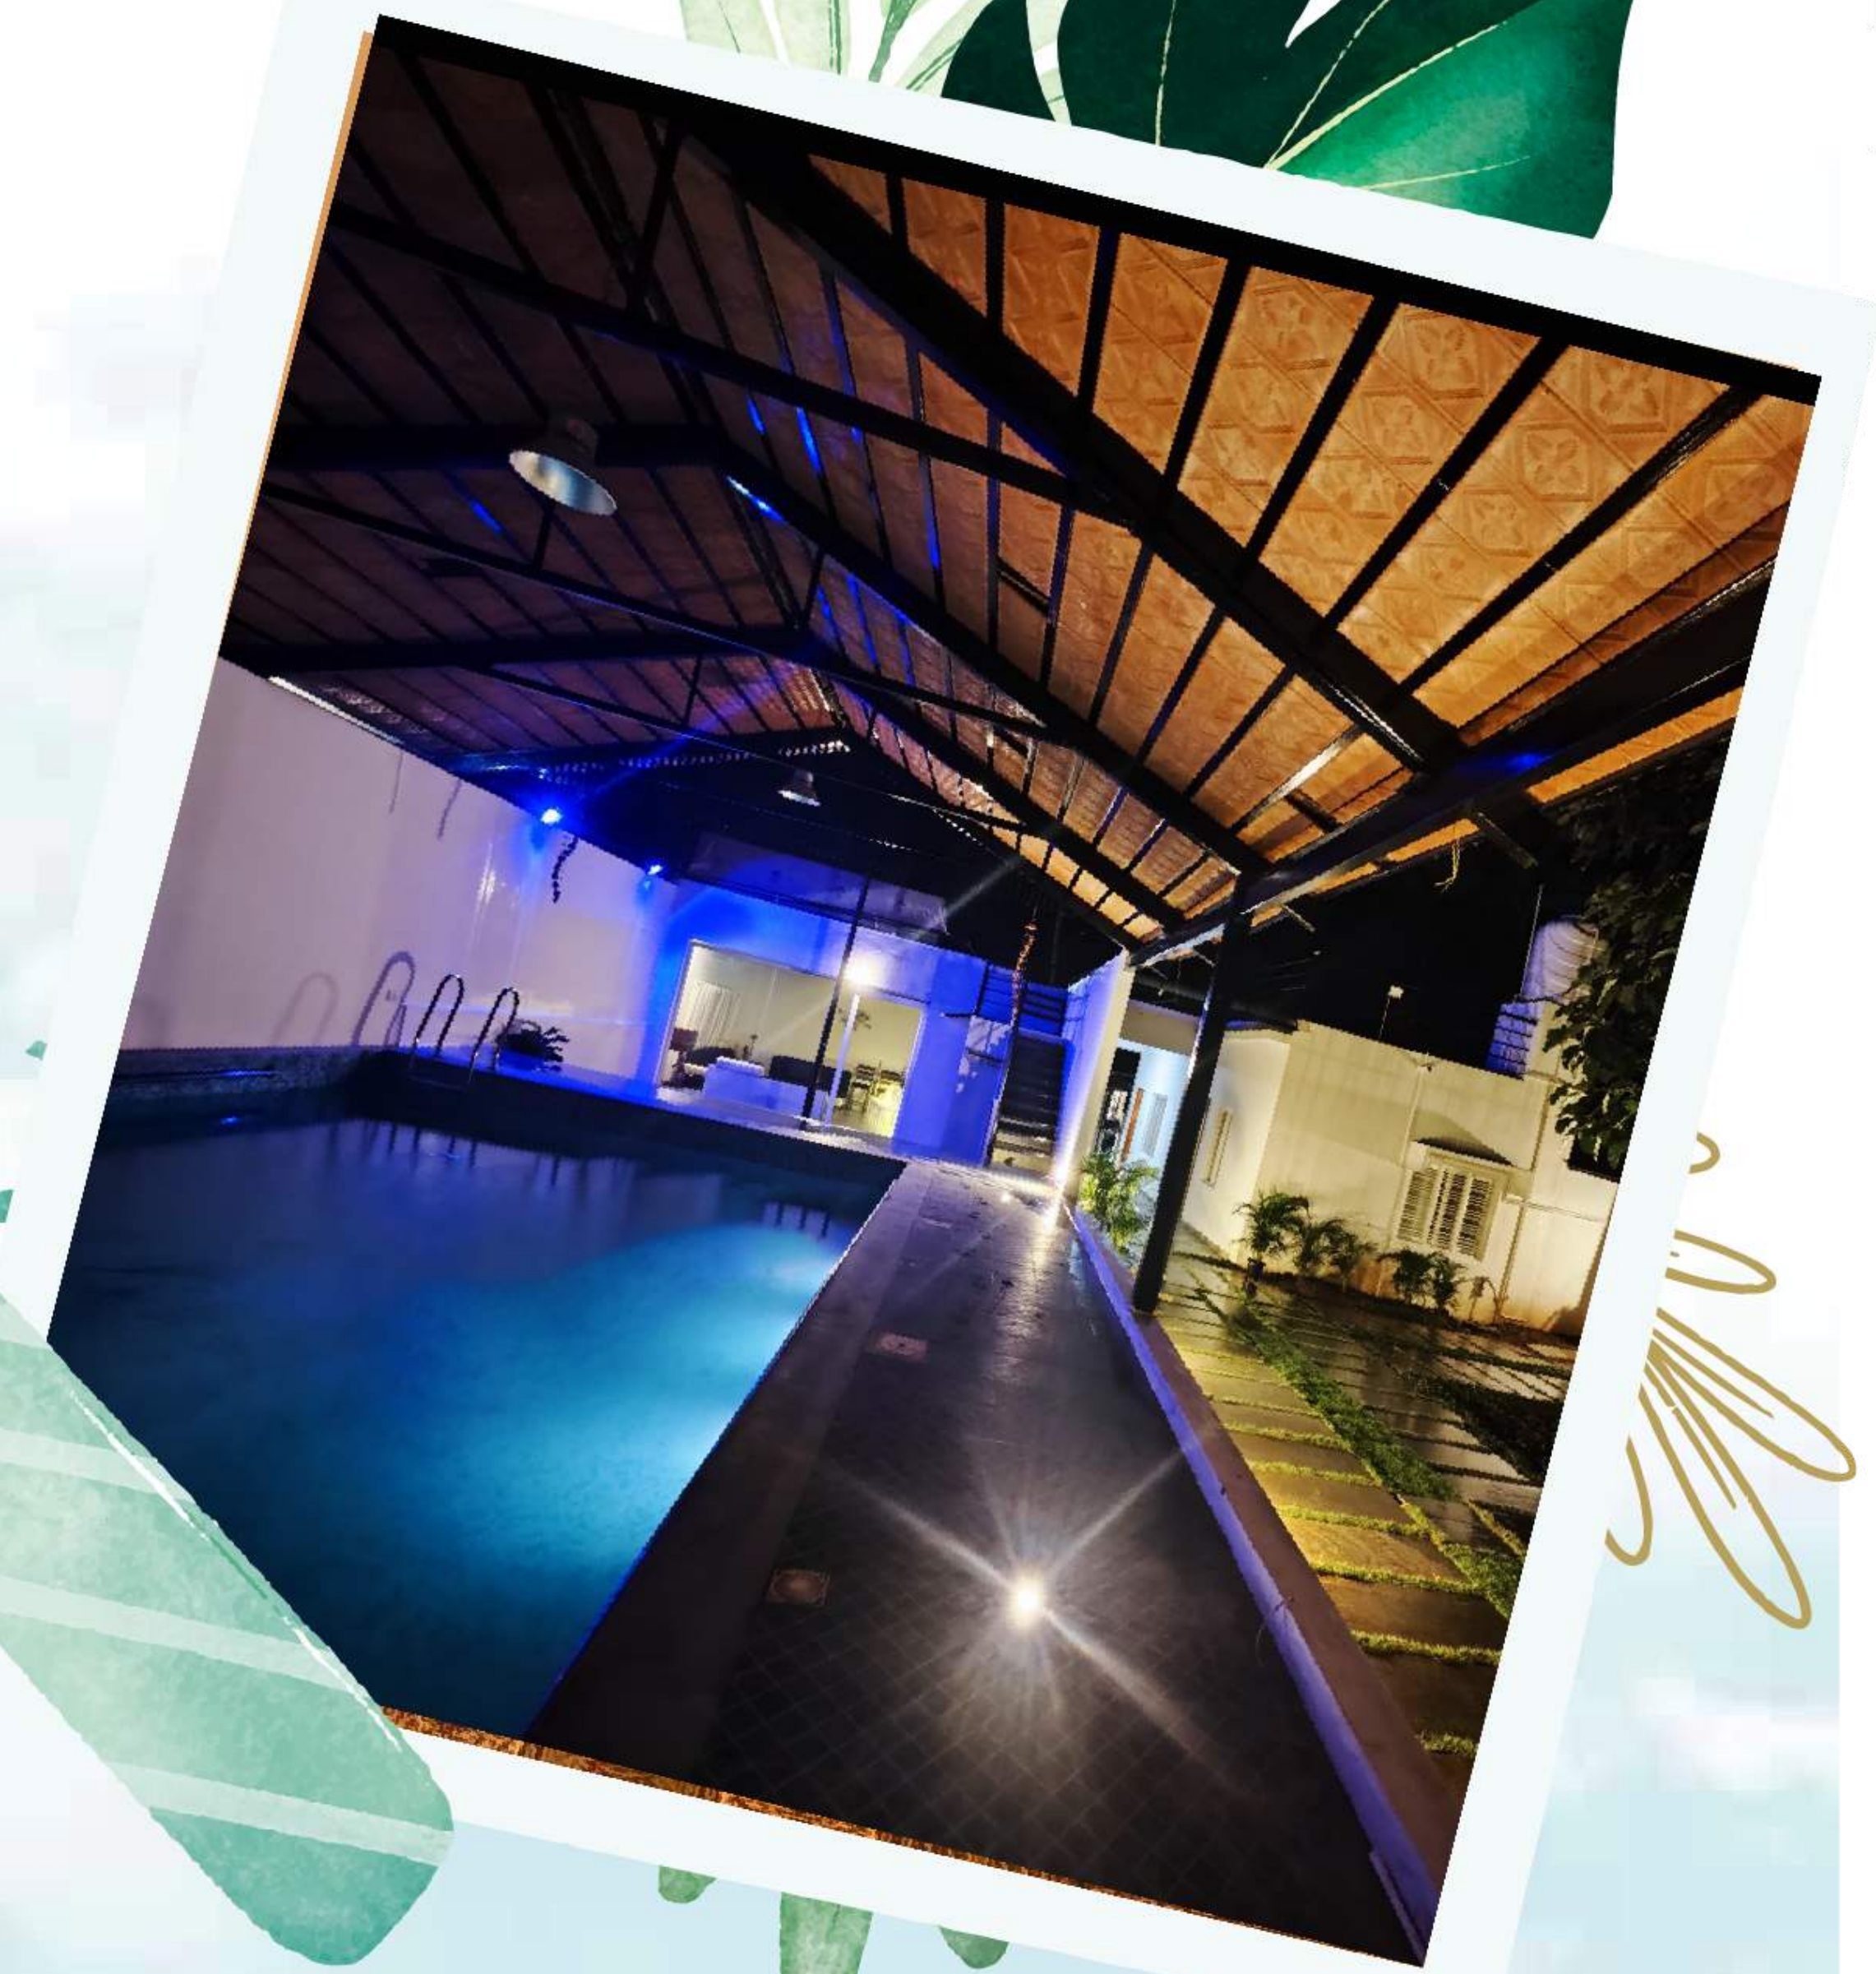

Click Here  
For More Details

RT BLR 008

2 Bed Property

Pricing From  
₹29,999\* / 8 Pax  
Onwards

- > 40 Acre Farm amidst the Boulders
- > Private Swimming Pool & Garden Area
- > 2 Bedrooms & 2 Bathrooms
- > Accommodates 100 Pax Socials & 8 Pax Stay
- > Private Trekking & Fishing
- > Experience in the Lake
- > Indoor Bar & Lounge Area
- > Fully Functional Kitchen
- > Plug & Play Speakers
- > Wifi
- > Cloud Kitchen Services (On Order)