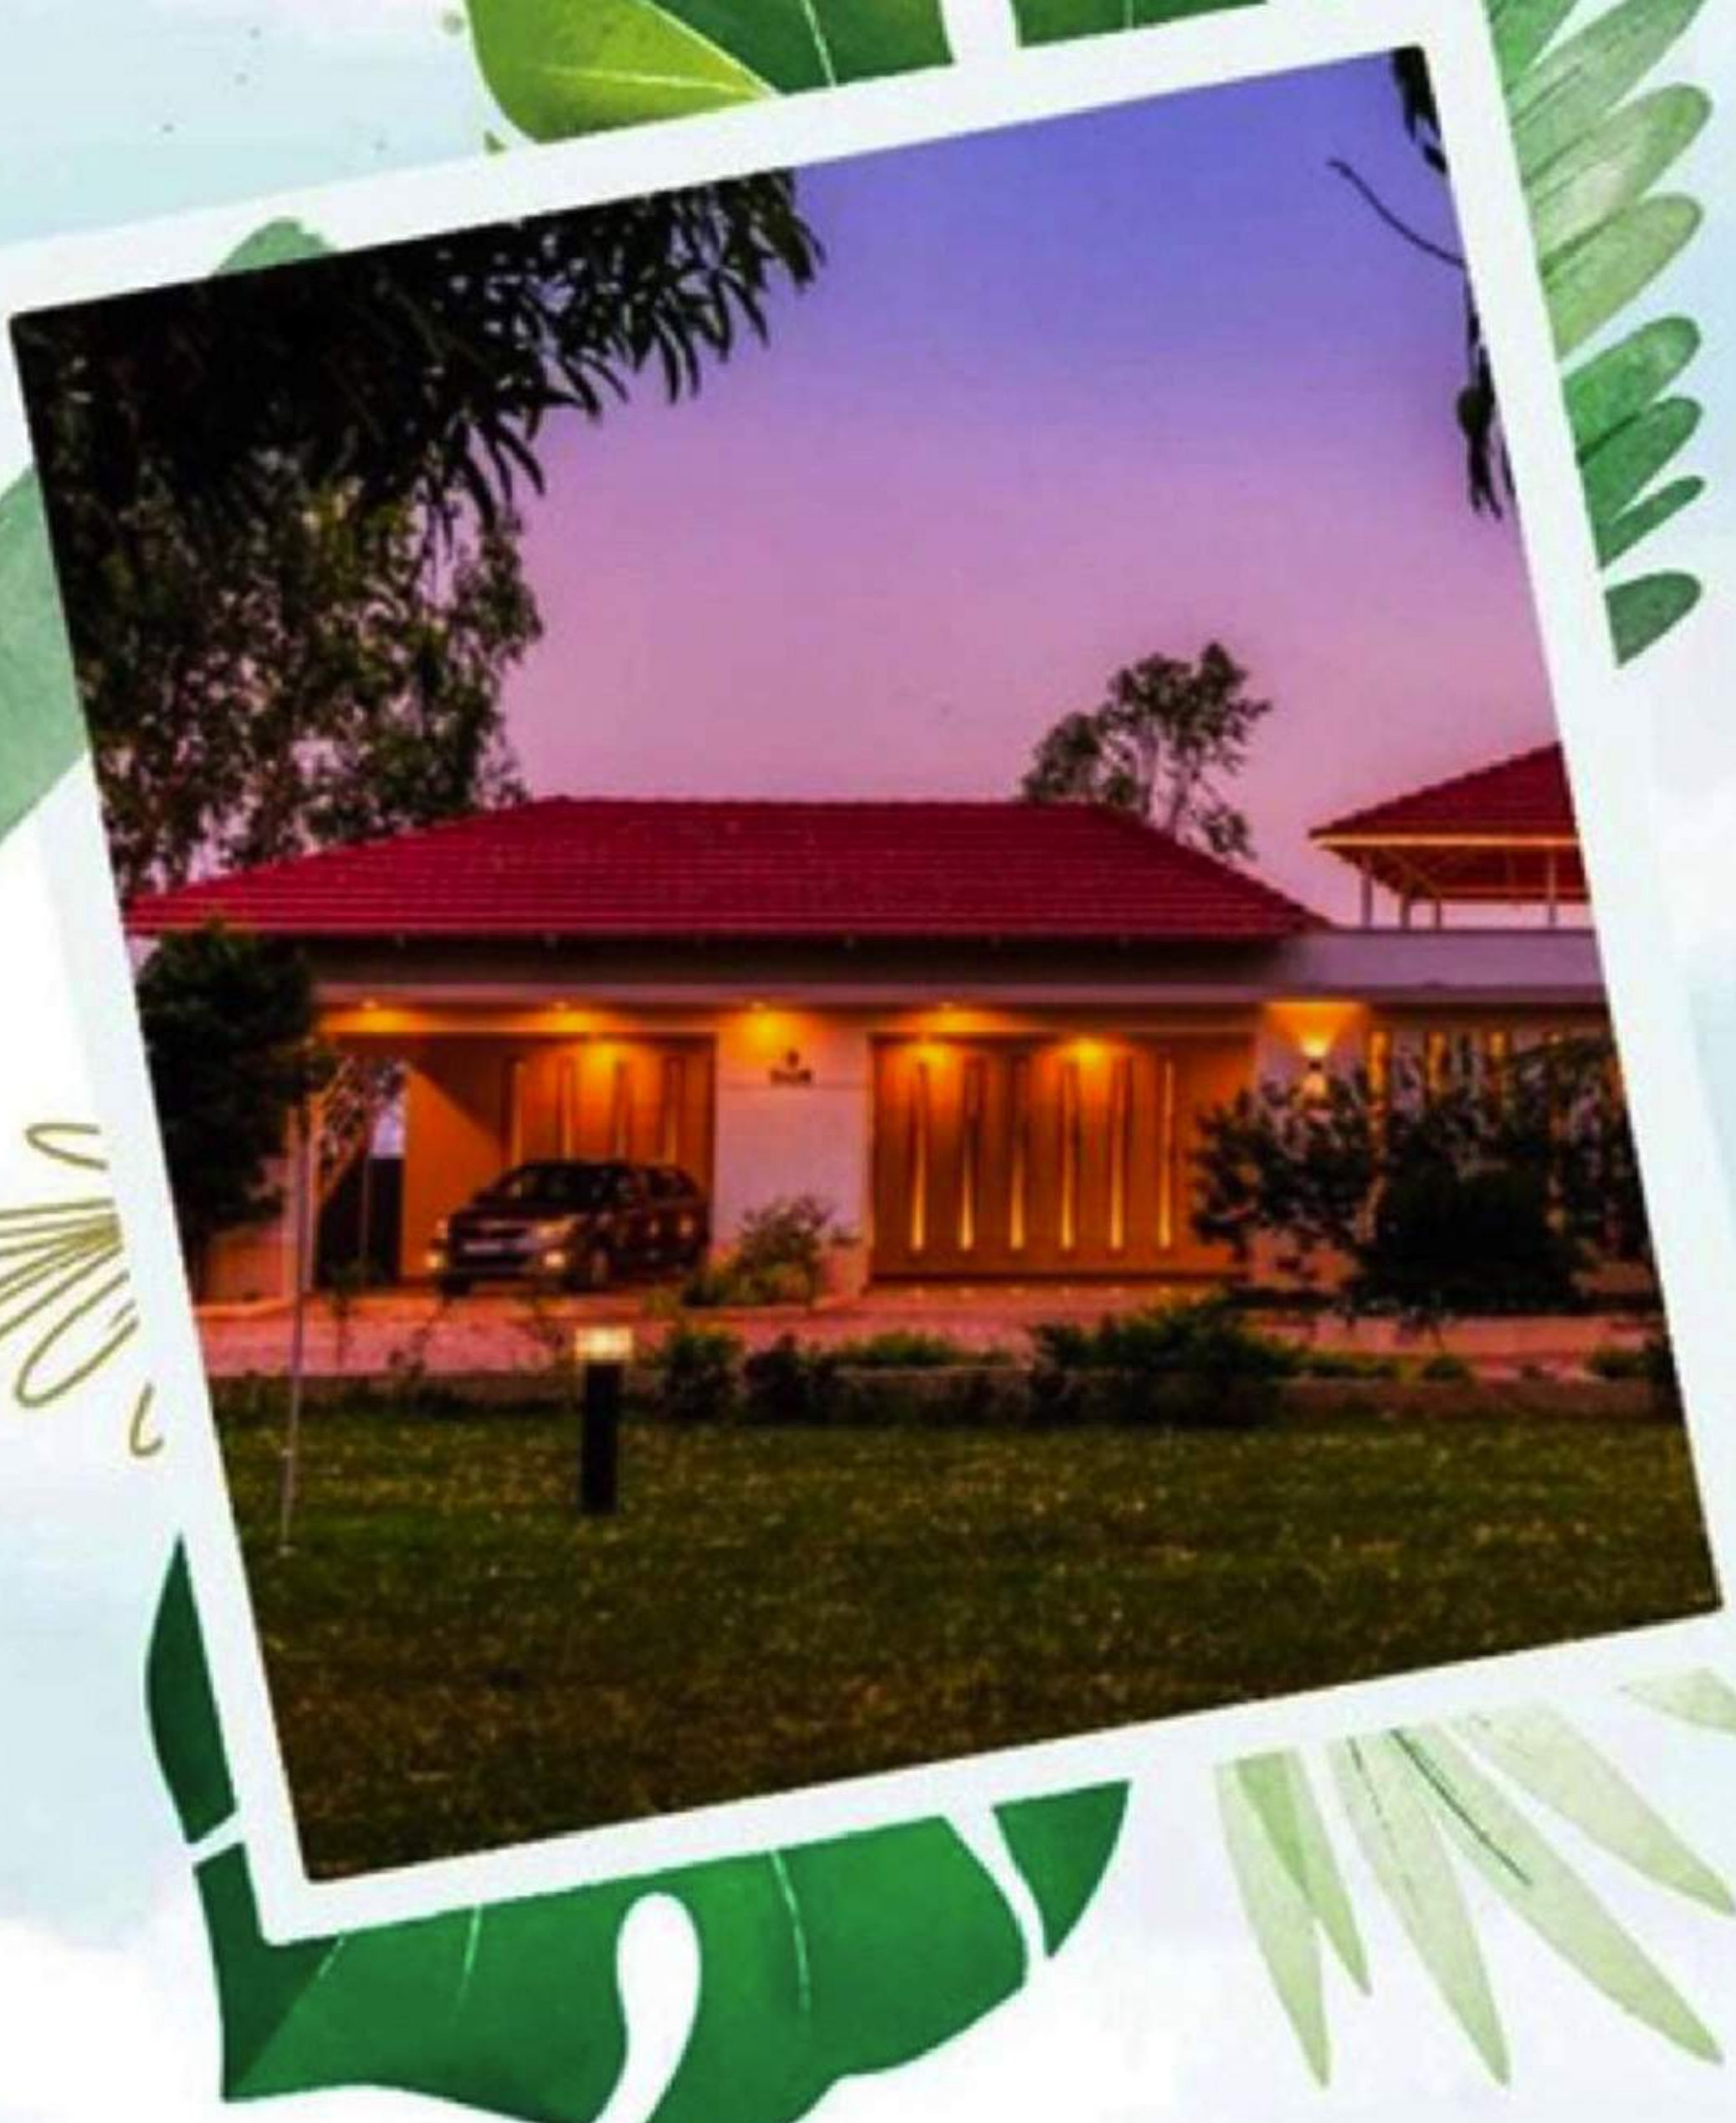

RT BLR 015

2 Bed Property

Pricing From

₹24,999* / 10 Pax
Onwards

- > Private Swimming Pool
- > 2 Bedrooms & 2 Bathrooms
- > Accommodates up to 200
- > Pax Socials & 15 Pax Stay
- > Sitting area by the pool
- > Indoor Lounge/ living area
- > Large Lawn
- > Caretaker on call
- > Ample Parking space
- > 24/7 Power Back Up
- > Wi-Fi
- > Chef Services - In House (Charges Applicable)