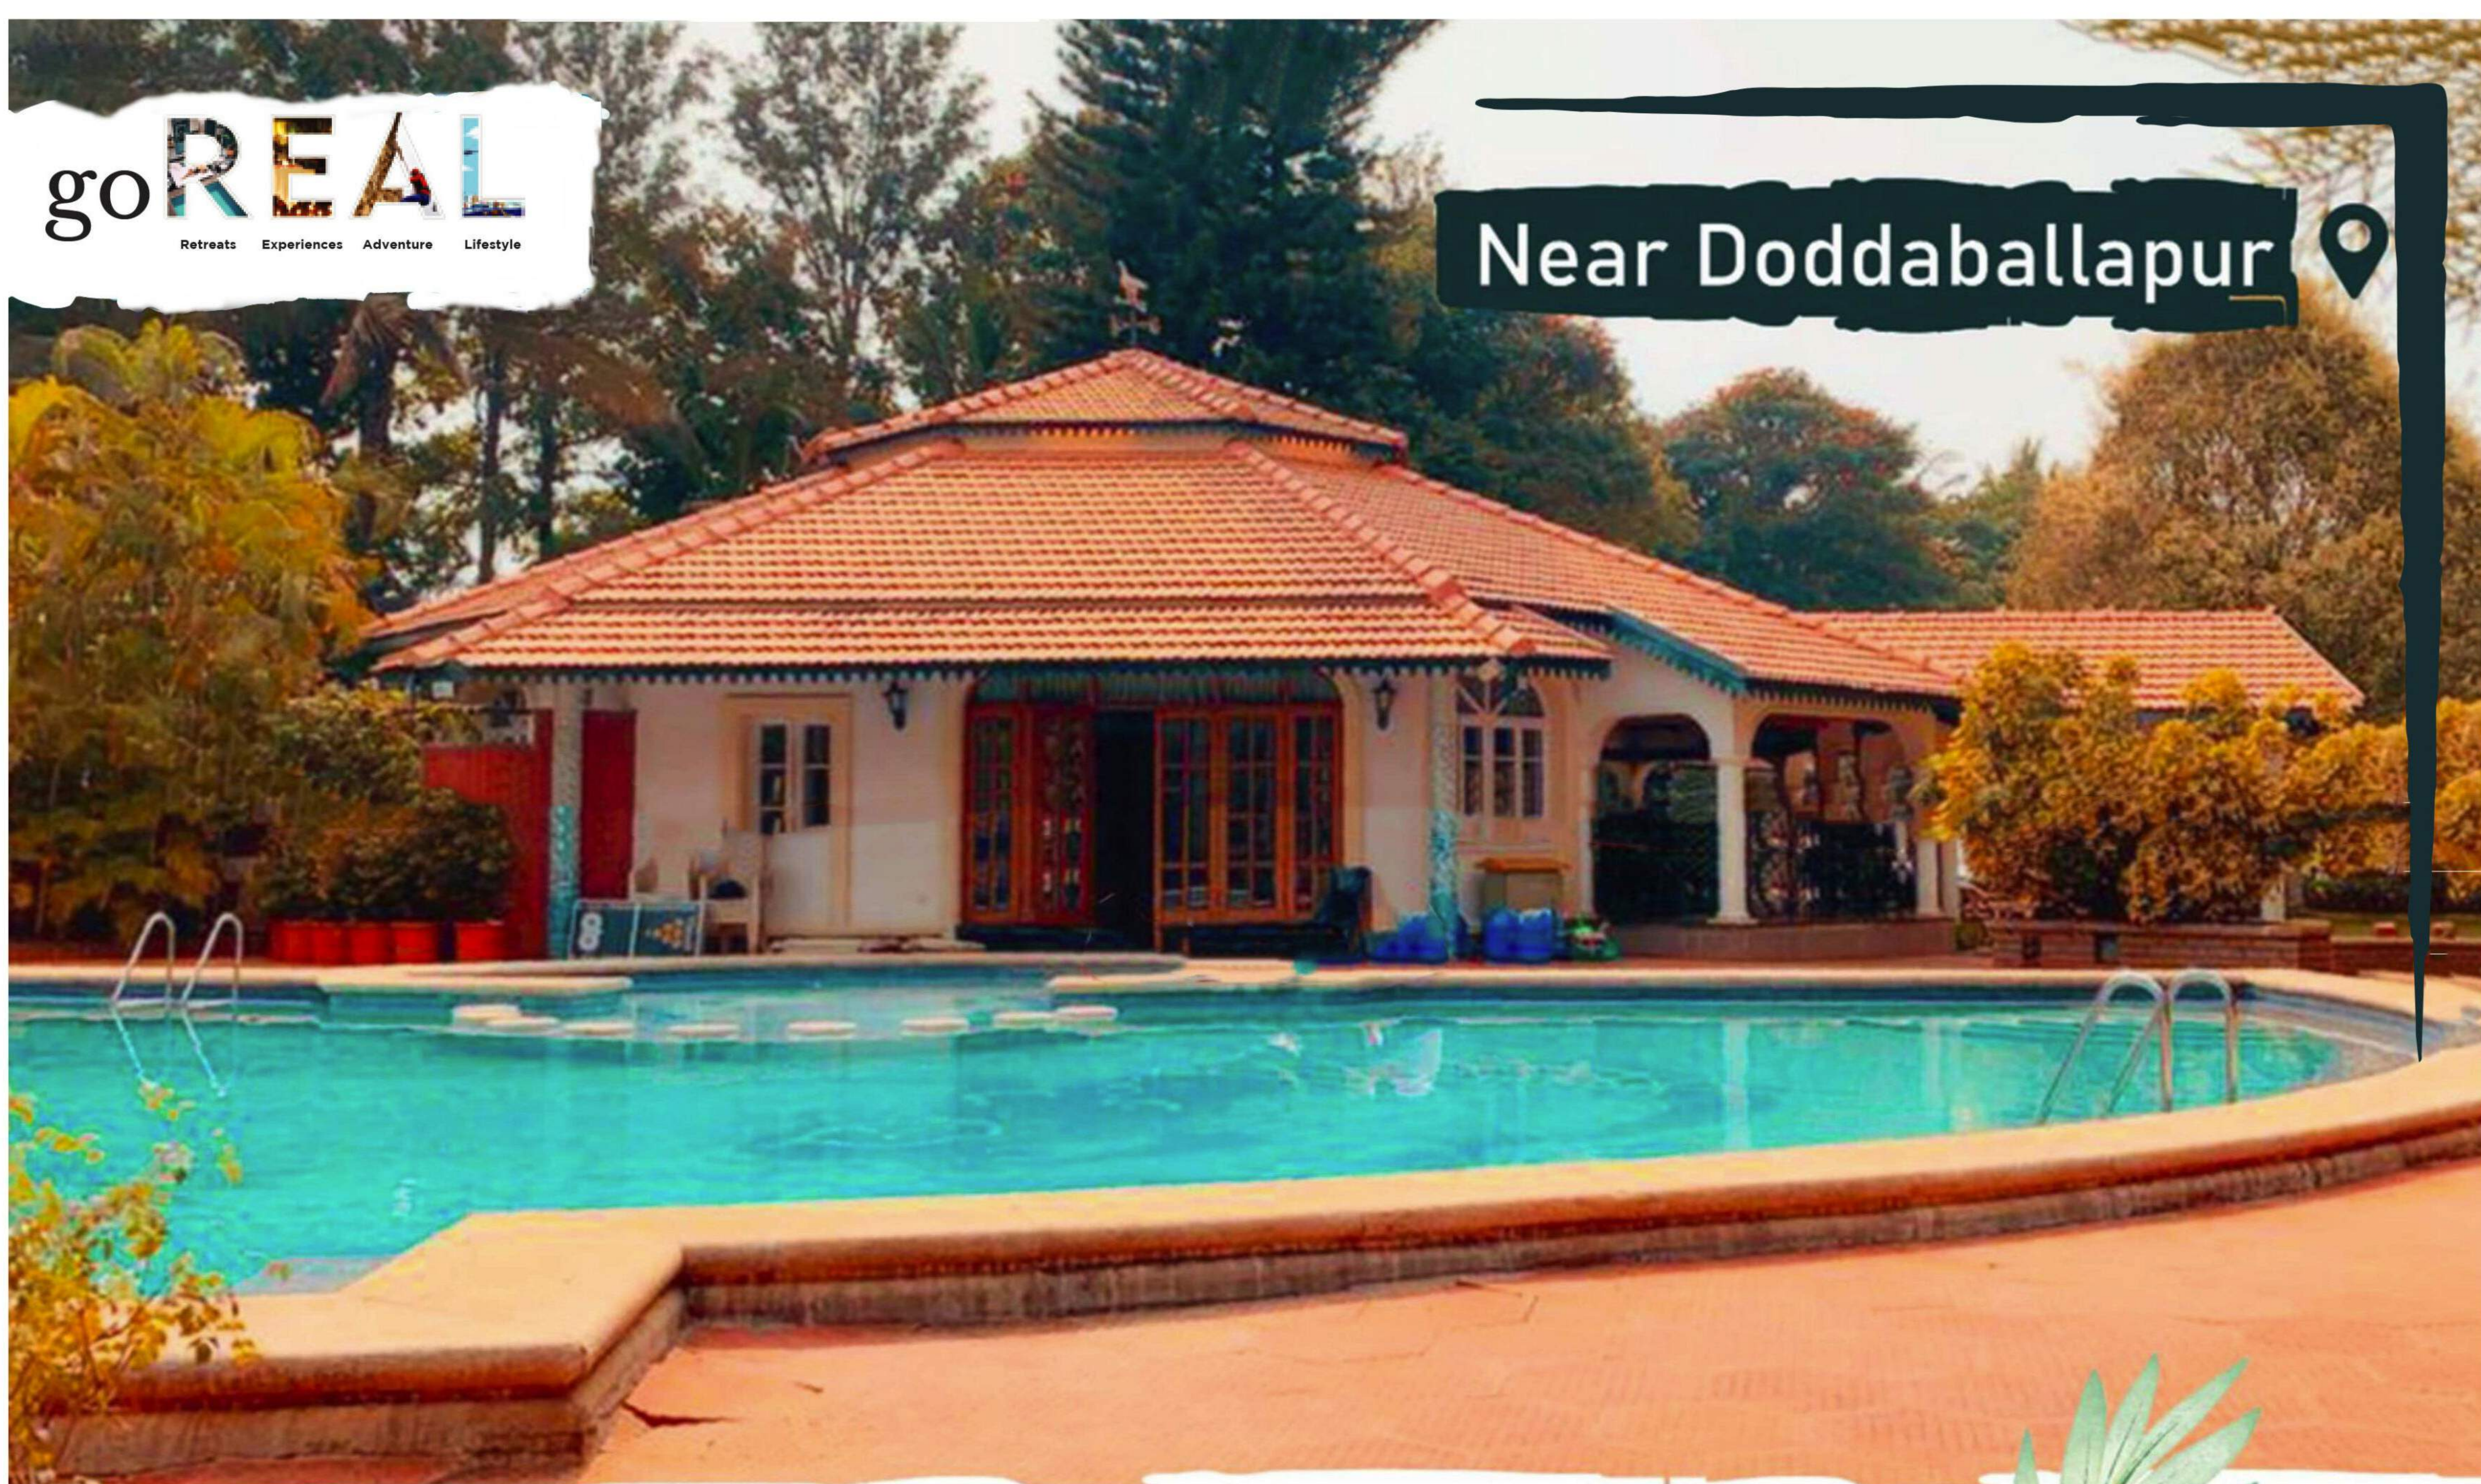

Near Doddaballapur