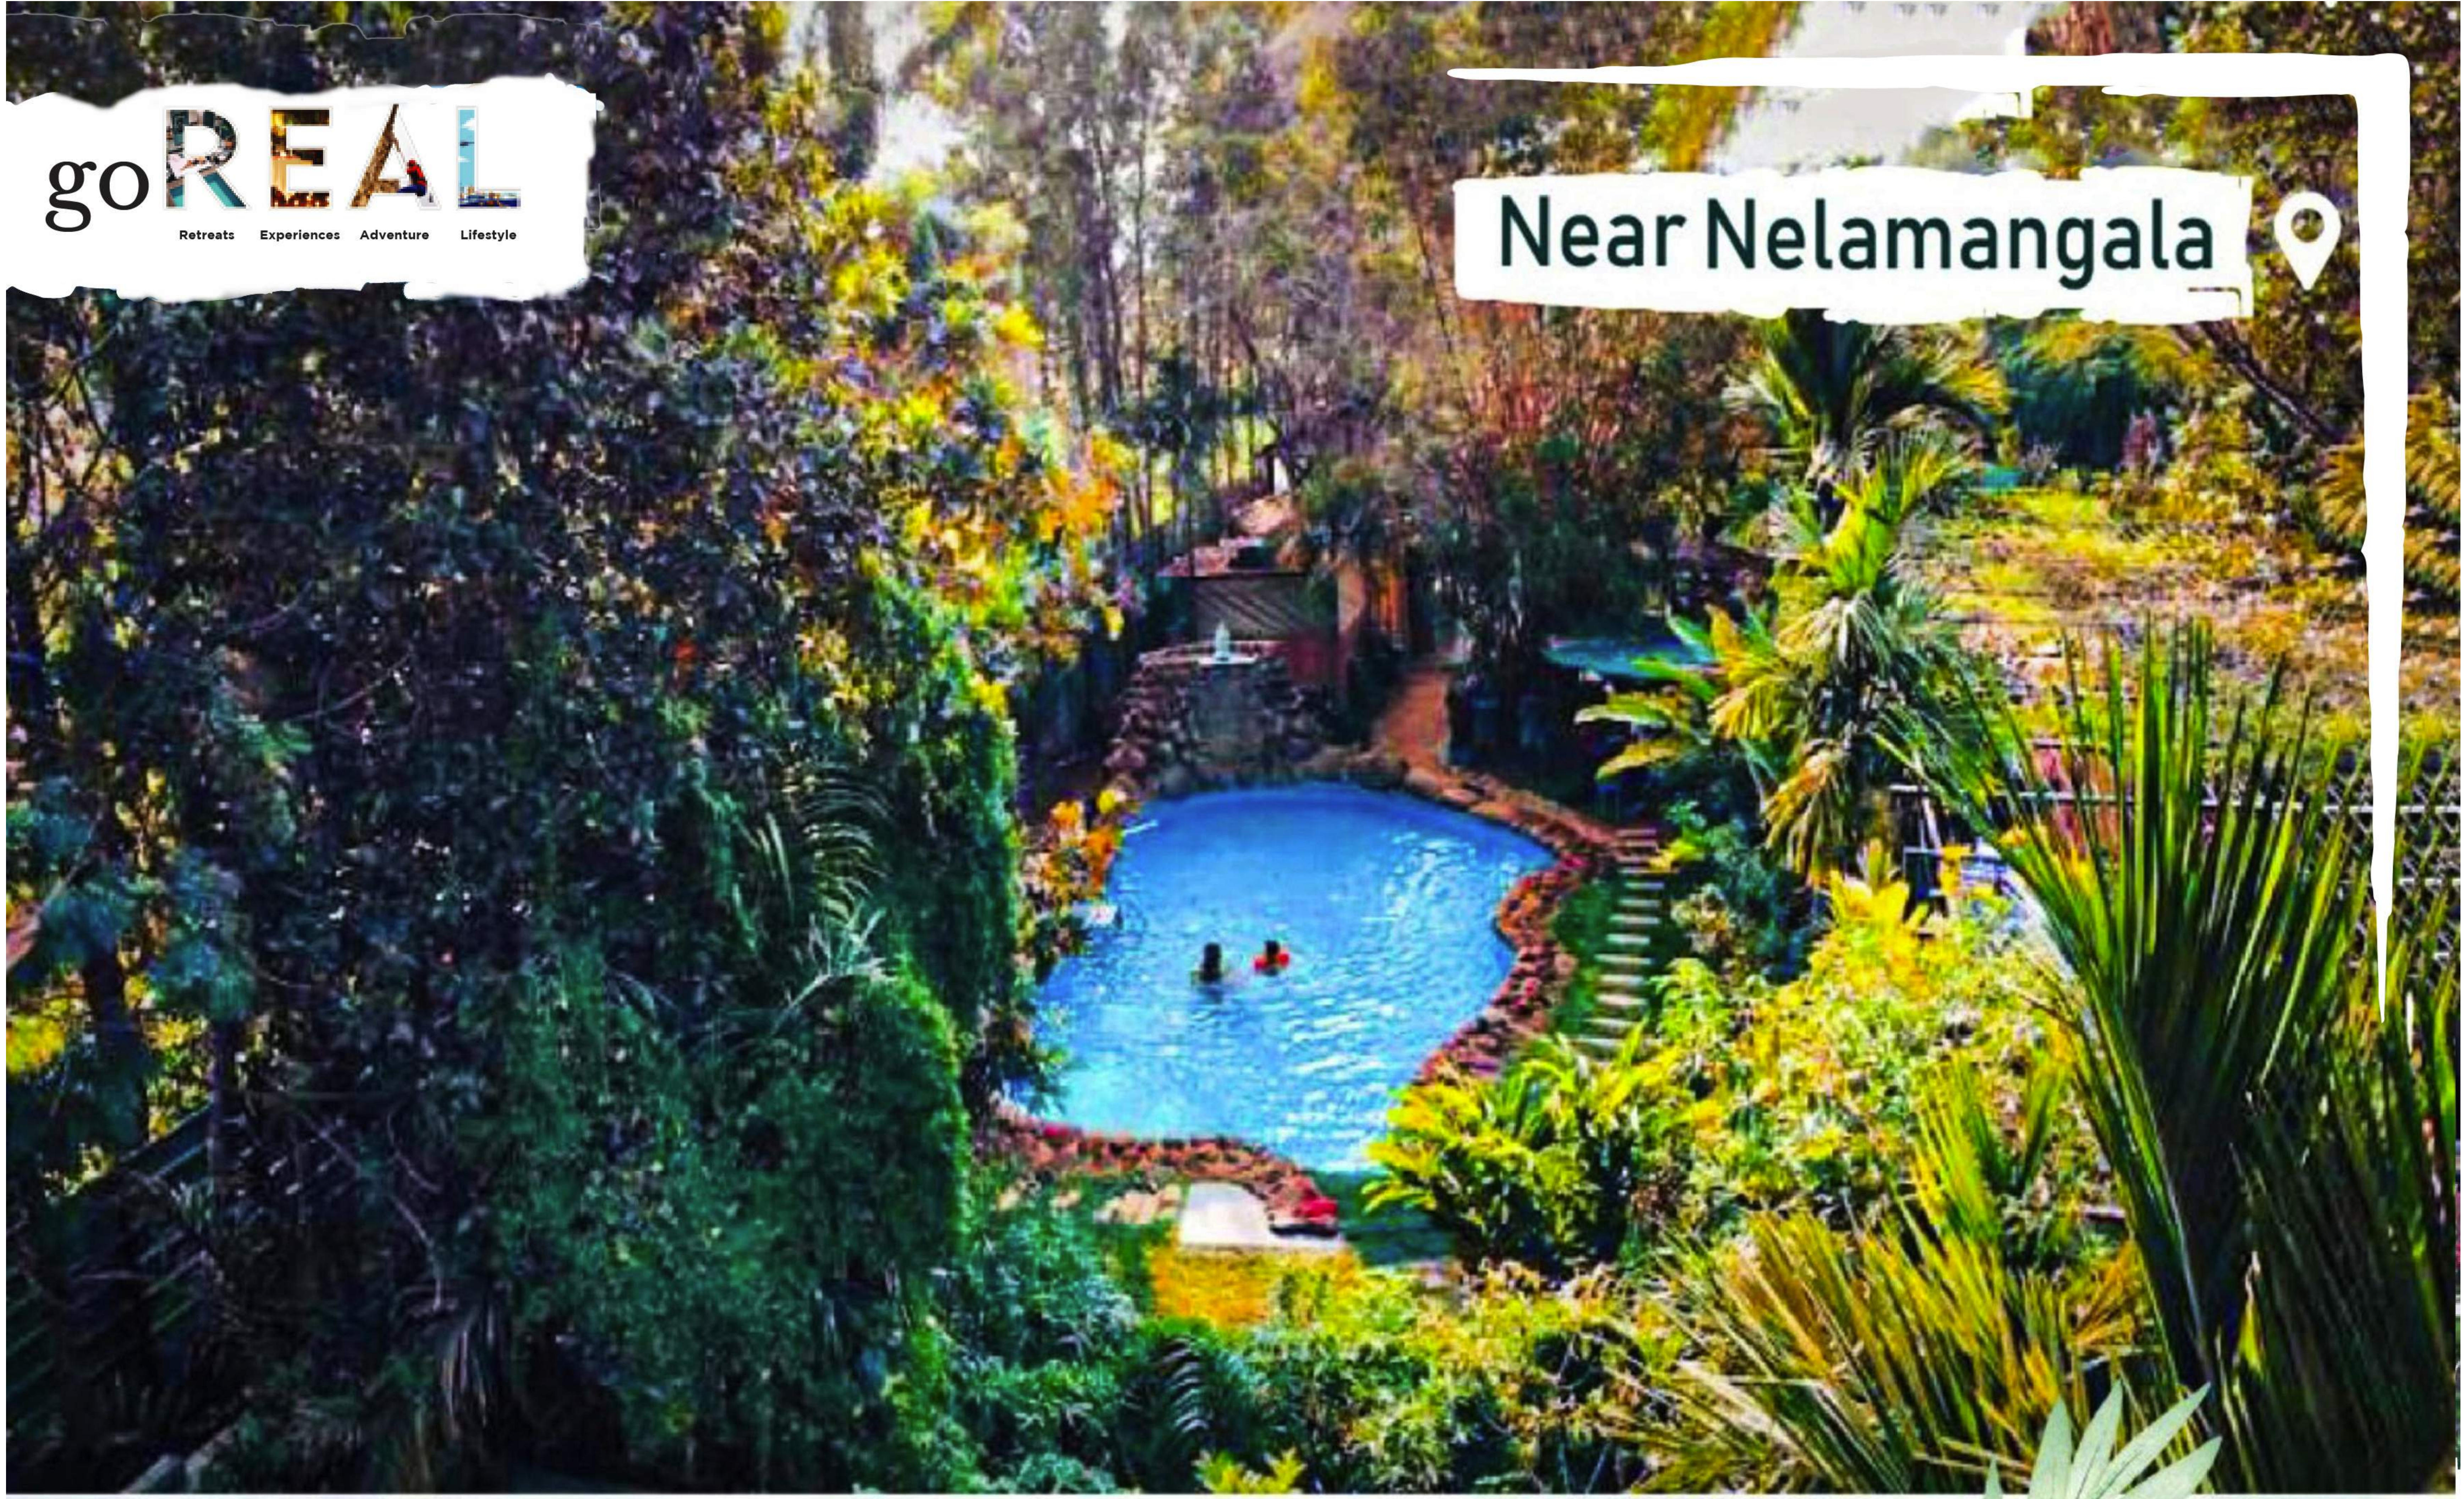

RT BLR 007

5 Bed Property

Pricing From
₹34,999* / 10 Pax
Onwards

- › Private Swimming Pool
- › 5 Bedrooms & 8 Bathrooms
- › Rustic Farm Stay
- › Accommodates 300 Pax
  Socials & 20 Pax Stay
- › Garden Area
- › Lounge & Dining Area
- › Outdoor Sports like Badminton, Volleyball
- › Fully Functional Outdoor Kitchen
- › Plug & Play Speakers
- › Outdoor Projector & Screen Set Up
- › 24/7 Power Backup
- › Wi-fi
- › Chef Services In house (Charges Applicable)
- › Swiggy and Zomato Accessible

Click Here
For More Details